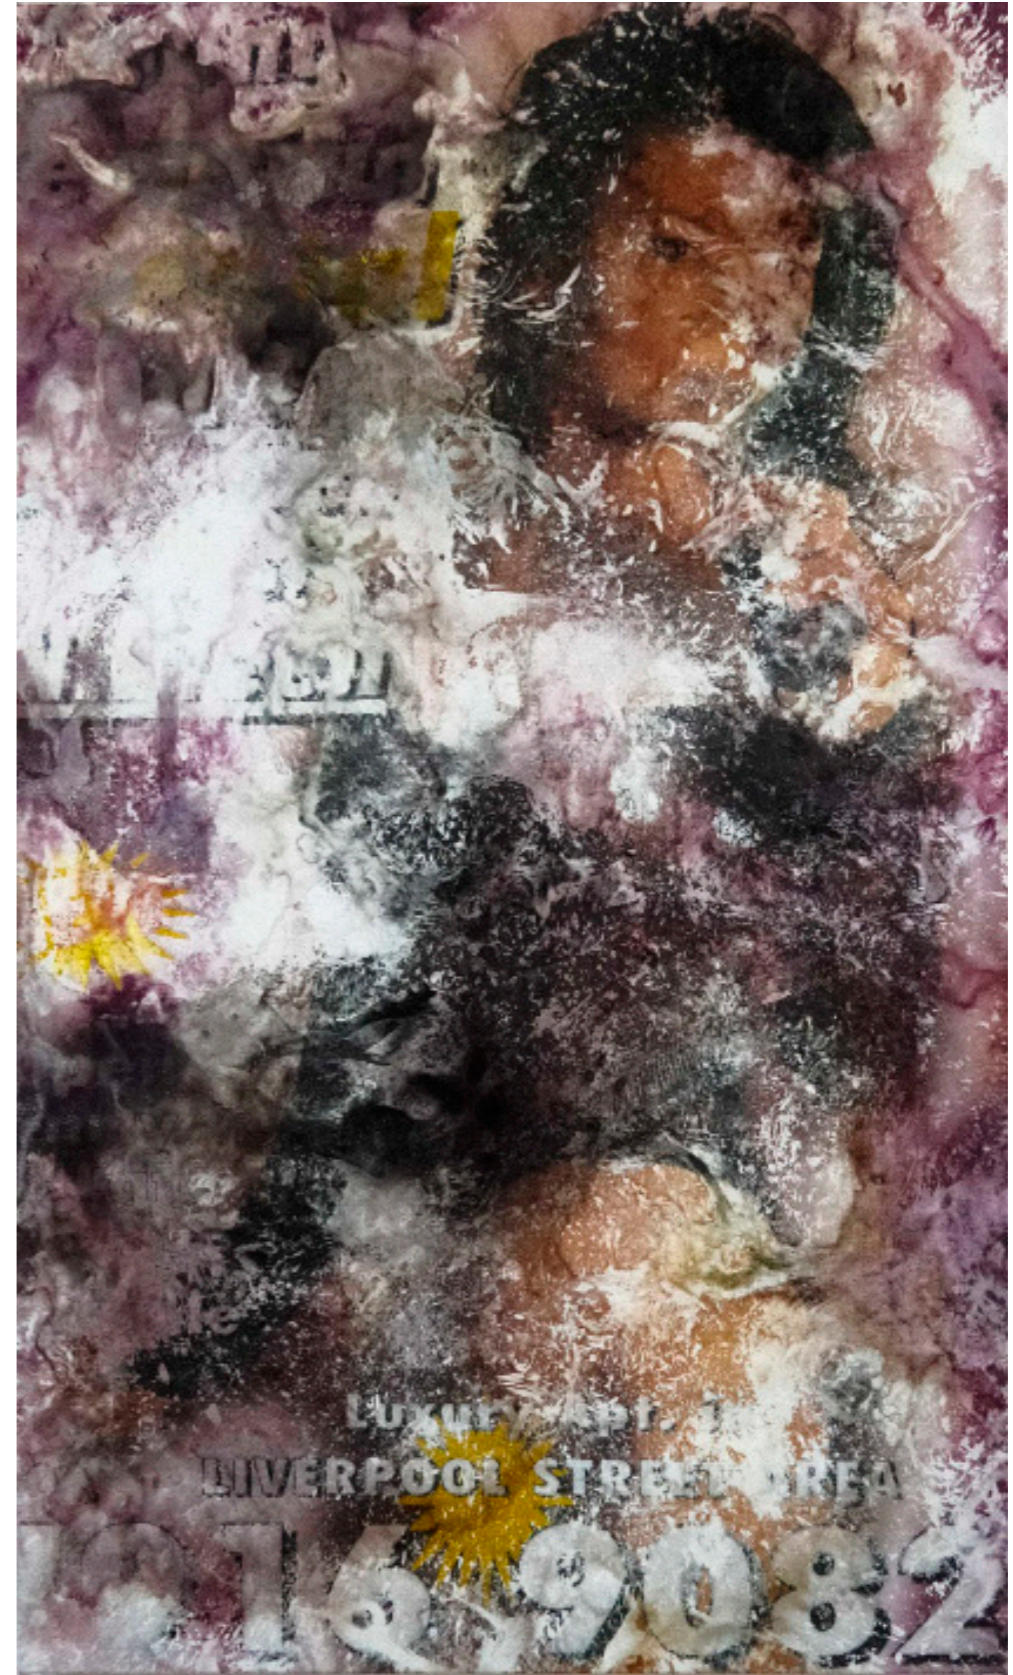

Still Here
90 X 150CM
Paint and inkjet print on linen
2026